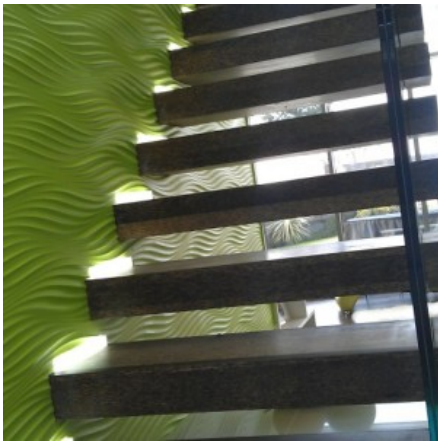

Linea™ LED Light Guides in Linear Format

Price: (ex vat)

SKU: MLL-Linea

Product Categories: [Interior LED Lighting](#), [LED Lighting](#), [Linea™ Guide Lights](#)

Product Page: <http://megaled.com/linea-led-light-guides>

Product Summary

Linea™ is a guide light that is functional and decorative. It can be encased into walls, floors and even designed as a robust 'drive over light'.

Product Description

Linea™ is a new type of custom engineered linear LED light fixture best described as a 'solid state light' or maintenance-free block of perfectly diffused light.

Linea™ is a guide light that is functional and decorative. It can be encased into walls, floors and even designed as a robust 'drive over light'. Linea lights can also be used to illuminate stair treads, to create accent lighting and sign-fascia highlighting.

The product delivers brilliant light outputs and can be made to order by MegaLED in many formats, specific light fixture lengths and LED type options and colours.